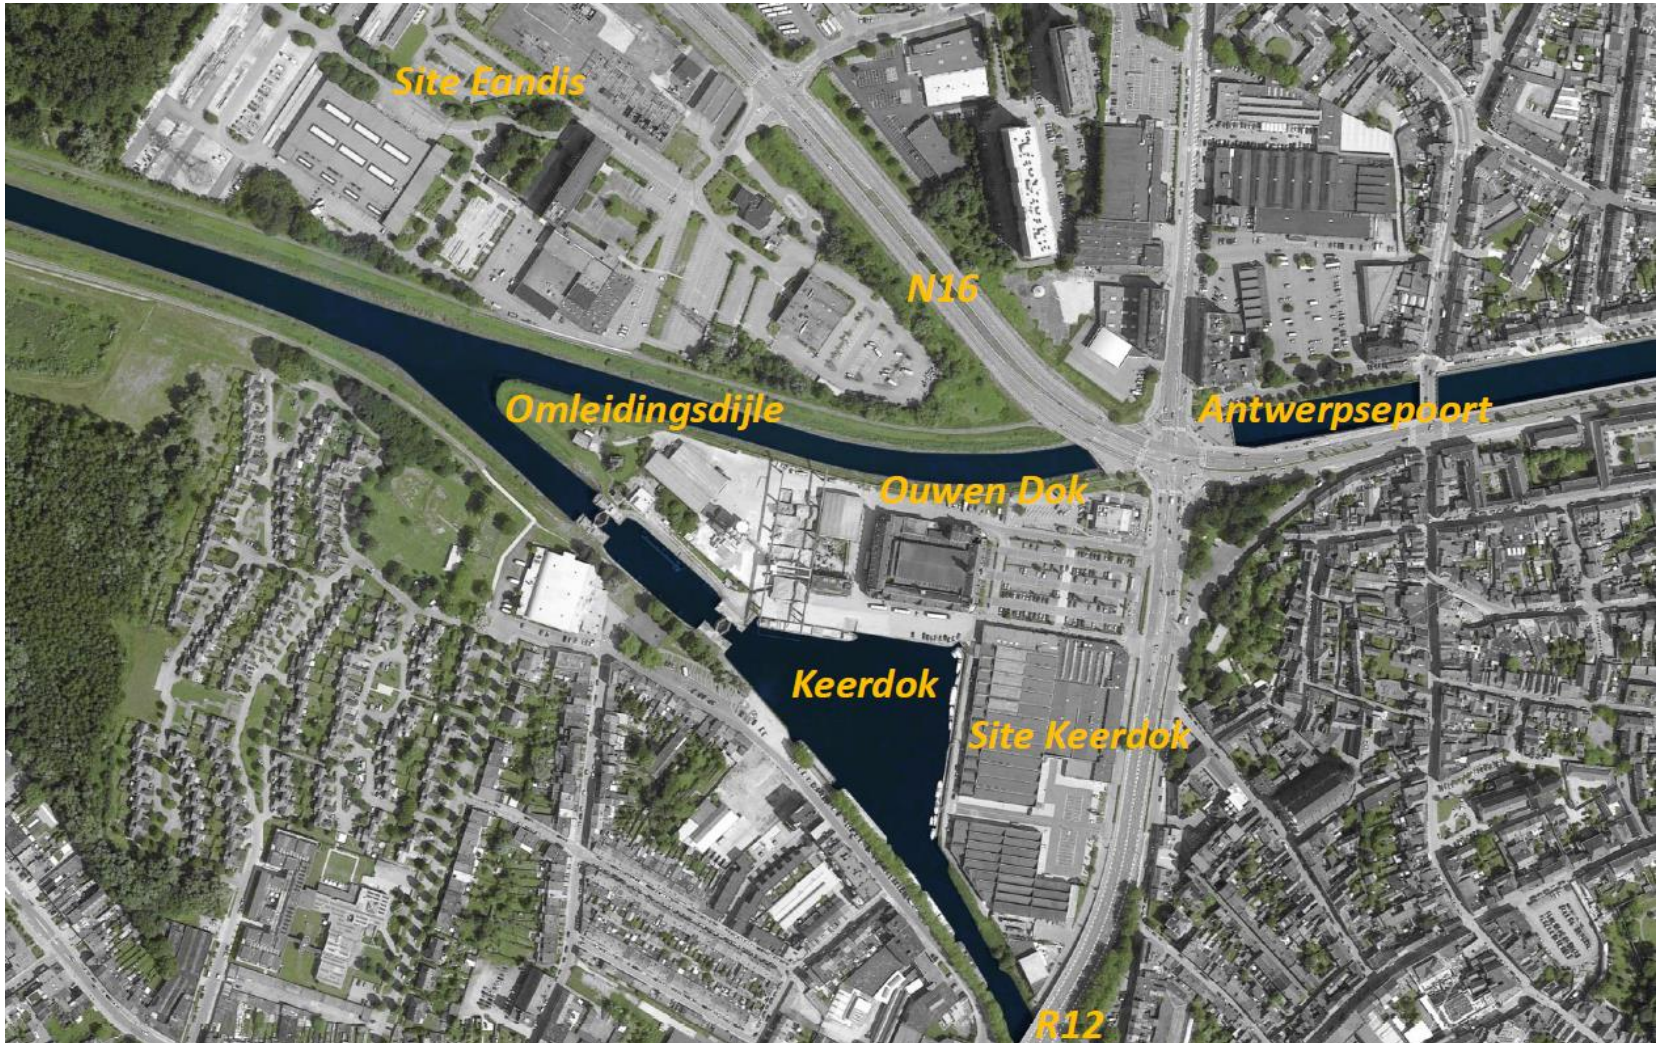

District Heating Mechelen

Eandis-Keerdoksite

Sustainable development

Sustainable development

- Apartments 789
- Retail 4700 m²
- Services 15300 m²
- Offices 6650 m²

Zero Emission Concept

Borehole Thermal Energy Storage