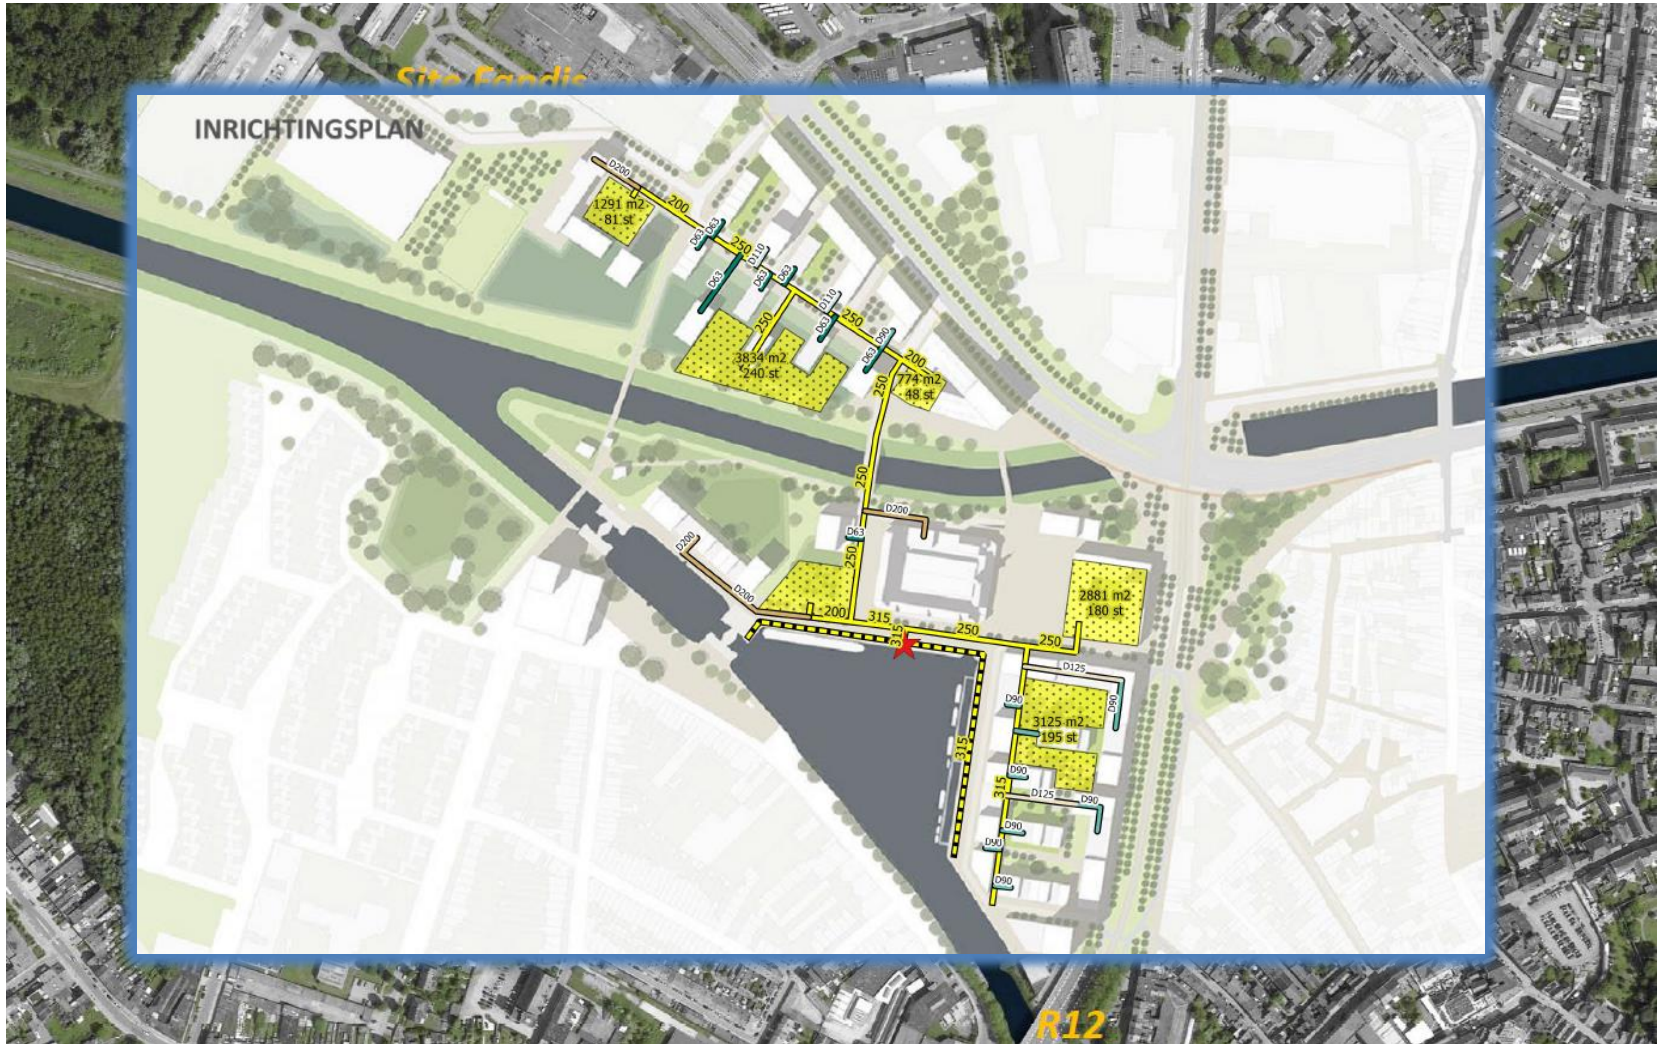

District Heating Mechelen

Eandis-Keerdoksite

Sustainable development

Sustainable development

- Apartments 789
- Retail 4700 m²
- Services 15300 m²
- Offices 6650 m²

Zero Emission Concept

Borehole Thermal Energy Storage

Second source of energy
Regenarator

Energy Users

5°C –
15°C

Zero Emission Concept

Thanks