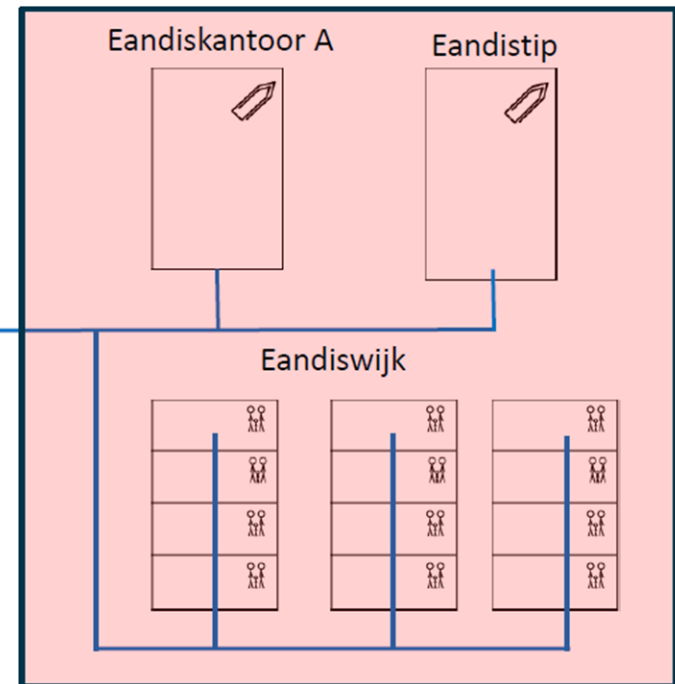

Energy Users